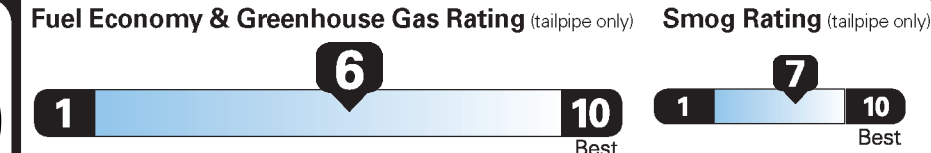

FUNCTIONAL

- AM/FM/MP3, 6 SPEAKERS
- AUTO START STOP TECH
- ELECTRIC PARKING BRAKE
- FORD CO-PILOT360™
- FORDPASS™ CONNECT 4GWI-FI HOTSPOT TELEMATICS MODEM
- INTELLIGENT ACCESS W/PUSH BUTTON START
- REAR VIEW CAMERA
- SECURICODE KEYLESS KEYPAD
- SIRIUSXM® - SVC N/A AK&HI
- SYNC®3 8" SCR N W/APPLINK®

SAFETY/SECURITY

- ADVANCETRAC® WITH RSC®
- AIRBAG - DRIVER KNEE
- AIRBAGS - DUAL STAGE FRONT
- AIRBAGS - FRONT SEAT MOUNTED SIDE IMPACT
- AIRBAGS - SAFETY CANOPY®
- LATCH CHILD SAFETY SYSTEM
- PERSONAL SAFETY SYSTEM™
- SOS POST-CRASH ALERT SYS™
- TIRE PRESSURE MONIT SYS

WARRANTY

- 3YR/36,000 BUMPER / BUMPER
- 5YR/60,000 POWERTRAIN
- 5YR/60,000 ROADSIDE ASSIST

INCLUDED ON THIS VEHICLE

(MSRP)

EQUIPMENT GROUP 200A

OPTIONAL EQUIPMENT/OTHER

- .17" SHDW SLVR-PNTD ALUM WHEEL
- .225/65R17 102H A/S BSW2 TIRES
- FRONT LICENSE PLATE BRACKET

NO CHARGE

PRICE INFORMATION

BASE PRICE	$28,595.00
TOTAL OPTIONS/OTHER	
TOTAL VEHICLE & OPTIONS/OTHER	28,595.00
DESTINATION & DELIVERY	1,195.00

EPA DOT Fuel Economy and Environment

Gasoline Vehicle

Fuel Economy

28 MPG
combined city/hwy

26 city

31 highway

3.6 gallons per 100 miles

Small SUVs range from 18 to 120 MPG. The best vehicle rates 136 MPGe.

You save **$250** in fuel costs over 5 years compared to the average new vehicle.

Annual fuel cost **$1,450**

This vehicle emits 319 grams CO₂ per mile. The best emits 0 grams per mile (tailpipe only). Producing and distributing fuel also create emissions; learn more at fueleconomy.gov.

Actual results will vary for many reasons, including driving conditions and how you drive and maintain your vehicle. The average new vehicle gets 27 MPG and costs $7,500 to fuel over 5 years. Cost estimates are based on 15,000 miles per year at $2.70 per gallon. MPGe is miles per gasoline gallon equivalent. Vehicle emissions are a significant cause of climate change and smog.

fueleconomy.gov

Calculate personalized estimates and compare vehicles

GOVERNMENT 5-STAR SAFETY RATINGS

Overall Vehicle Score	Not Rated	
Based on the combined ratings of frontal, side and rollover. Should ONLY be compared to other vehicles of similar size and weight.		
Frontal Crash	Driver Passenger	Not Rated
Based on the risk of injury in a frontal impact. Should ONLY be compared to other vehicles of similar size and weight.		
Side Crash	Front seat Rear seat	Not Rated
Based on the risk of injury in a side impact.		
Rollover	Not Rated	
Based on the risk of rollover in a single-vehicle crash.		

Star ratings range from 1 to 5 stars (★★★★★), with 5 being the highest. Source: National Highway Traffic Safety Administration (NHTSA). www.safercar.gov or 1-888-327-4236

1FMCU9G60LUA50471

WARNING: Operating, servicing and maintaining a passenger vehicle, pickup truck, van, or off-road vehicle can expose you to chemicals including engine exhaust, carbon monoxide, phthalates, and lead, which are known to the State of California to cause cancer and birth defects or other reproductive harm. To minimize exposure, avoid breathing exhaust, do not idle the engine except as necessary, service your vehicle in a well-ventilated area and wear gloves or wash your hands frequently when servicing your vehicle. For more information go to www.P65Warnings.ca.gov/passenger-vehicle.

SCAN OR TEXT 1FLUA50471 TO 48028

Msg & Data rates may apply. Text HELP for help

www.ford.com/help/privacy-terms/

RAMP ONE	CC18	CONVOY	TOTAL MSRP $29,790.00
RAMP TWO	ITEM #: 44-3781 O/T 2		

Whether you decide to lease or finance your vehicle, you'll find the choices that are right for you. See your dealer for details or visit www.ford.com/finance.

This label is affixed pursuant to the Federal Automobile Information Disclosure Act. Gasoline, License, and Title Fees, State and Local taxes are not included. Dealer installed options or accessories are not included unless listed above.

KL081 N RB 2X 025 004870 11 08 19